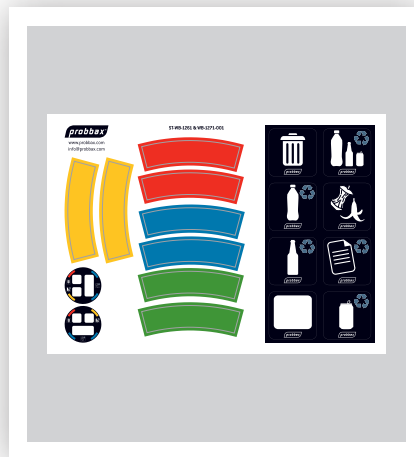

Sell Sheet WB-1261

WASTE SEPARATION BIN 40 L

Compact selective waste solution for desk sides in hospitality and office environments. 2 capacities available in sleek black or satin stainless steel. 3 galvanised inside liners in each container: 40 L = 20 L + 10 L + 10 L. Waste identification on lid with pictogram & colour stickers (included).

WB-1261-BLA

WB-1261-SSSTL

40 L

1 x 20 L
2 x 10 L

One 20 L liner and two 10 L liners

Pictogram & colour stickers delivered with each unit

Easily removable using integrated handles

Ideal for compact separation of all types of waste

- WB-1261-BLA : Epoxy
- WB-1261-SSSTL : Stainless Steel

Colours :

- WB-1261-BLA : Black
- WB-1261-SSSTL :
Satin Stainless Steel

Capacity :

40 L

Product net weight :

5.3 kg/unit

Product dimensions :

(L) 35.5 x (W) 35.5 x (H) 47 cm