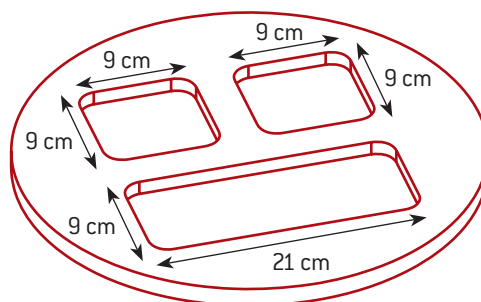

Sell Sheet WB-1261

WASTE SEPARATION BIN 40 L

Compact selective waste solution for desk sides in hospitality and office environments. 2 capacities available in sleek black or satin stainless steel. 3 galvanised inside liners in each container: 40 L = 20 L + 10 L + 10 L. Waste identification on lid with pictogram & colour stickers (included).

WB-1261-BLA

WB-1261-SSSTL

40 L

1 x 20 L
2 x 10 L

One 20 L liner and two 10 L liners

Pictogram & colour stickers delivered with each unit

Easily removable using integrated handles

Ideal for compact separation of all types of waste

Technical Sheet WB-1261

WASTE SEPARATION BIN 40 L

CARTON SPECIFICATIONS

Product codes :

WB-1261-BLA
WB-1261-SSSTL

EAN codes :

- WB-1261-BLA : 4897020624707
- WB-1261-SSSTL : 4897020624714

Materials :

(L) 35.5 x (W) 35.5 x (H) 47 cm