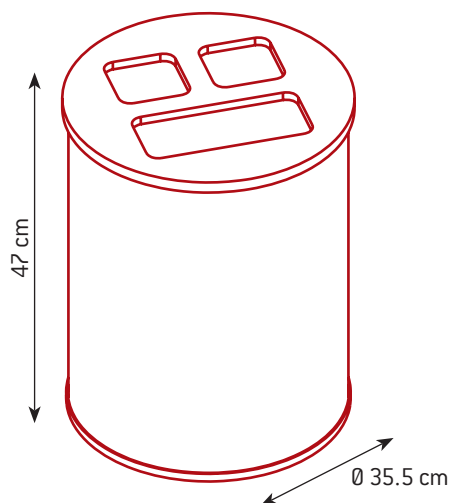

Sell Sheet WB-1261

WASTE SEPARATION BIN 40 L

Compact selective waste solution for desk sides in hospitality and office environments. 2 capacities available in sleek black or satin stainless steel. 3 galvanised inside liners in each container: 40 L = 20 L + 10 L + 10 L. Waste identification on lid with pictogram & colour stickers (included).

WB-1261-BLA

WB-1261-SSSTL

40 L

1 x 20 L
2 x 10 L

One 20 L liner and two 10 L liners

Pictogram & colour stickers delivered with each unit

Easily removable using integrated handles

Ideal for compact separation of all types of waste

Technical Sheet WB-1261

WASTE SEPARATION BIN 40 L

CARTON SPECIFICATIONS

Product codes :

WB-1261-BLA
WB-1261-SSSTL

EAN codes :

- WB-1261-BLA : 4897020624707
- WB-1261-SSSTL : 4897020624714

Materials :

(L) 35.5 x (W) 35.5 x (H) 47 cm