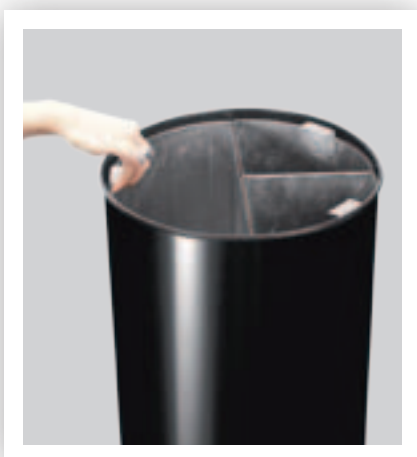

Sell Sheet WB-1261

WASTE SEPARATION BIN 40 L

Compact selective waste solution for desk sides in hospitality and office environments. 2 capacities available in sleek black or satin stainless steel. 3 galvanised inside liners in each container: 40 L = 20 L + 10 L + 10 L. Waste identification on lid with pictogram & colour stickers (included).

WB-1261-BLA

WB-1261-SSSTL

40 L

1 x 20 L
2 x 10 L

One 20 L liner and two 10 L liners

Pictogram & colour stickers delivered with each unit

Easily removable using integrated handles

Ideal for compact separation of all types of waste

- WB-1261-BLA : Epoxy
- WB-1261-SSSTL : Stainless Steel

Colours :

- WB-1261-BLA : Black
- WB-1261-SSSTL :
Satin Stainless Steel

Capacity :

40 L

Product net weight :

5.3 kg/unit

Product dimensions :